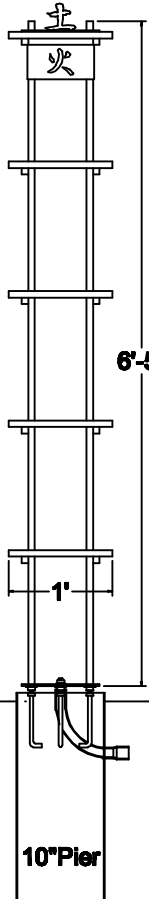

Pillars 8x8

Large scale
sculptural lighting
10'-13'

Designs from 6x6
and 4x4 Series

LED Flood Light
under cap

Up lighting from
base option

Attraction Lights

www.AttractionLights.com
info@attractionlights.com
970-316-0019

Large Fixture Dimensions & Mounting

Standard sizes and piers shown

More Information:

Lights page - See fixture name

About page - Concrete Piers, Installation, Custom Design, etc.

Trellis Series

Landscape structure
for vining plants

LED lighting under cap
with back-lit art glass

Square steel tubing

Spires 9x9

Large scale
sculptural lighting

Designs from 6x6
and 4x4 Series

LED Flood Light
under cap

Concrete piers
- hardware and
template included