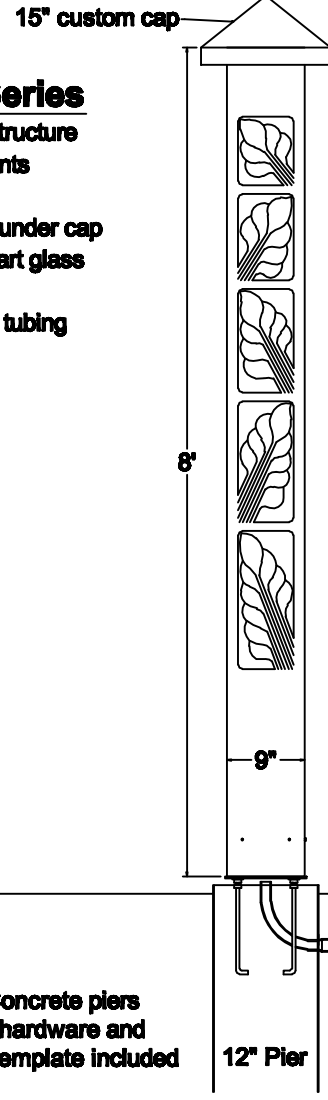

Pillars 8x8

Large scale
sculptural lighting
10'-13'

Designs from 6x6
and 4x4 Series

LED Flood Light
under cap

Up lighting from
base option

Attraction Lights

www.AttractionLights.com
info@attractionlights.com
970-316-0019

Large Fixture Dimensions & Mounting

Standard sizes and piers shown

More Information:

Lights page - See fixture name

About page - Concrete Piers, Installation, Custom Design, etc.

Trellis Series

Landscape structure
for vining plants

LED lighting under cap
with back-lit art glass

Square steel tubing

Spires 9x9

Large scale
sculptural lighting

Designs from 6x6
and 4x4 Series

LED Flood Light
under cap

Concrete piers
- hardware and
template included