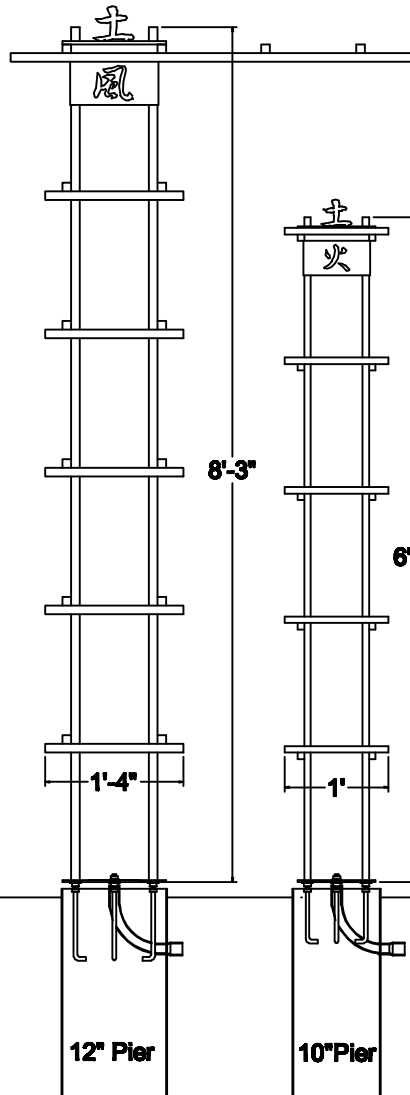

Pillars 8x8

Large scale
sculptural lighting
10'-13'

Designs from 6x6
and 4x4 Series

LED Flood Light
under cap

Up lighting from
base option

Attraction Lights

www.AttractionLights.com
info@attractionlights.com
970-316-0019

Large Fixture Dimensions & Mounting

Standard sizes and piers shown

More Information:

Lights page - See fixture name

About page - Concrete Piers, Installation, Custom Design, etc.

Trellis Series

Landscape structure
for vining plants

LED lighting under cap
with back-lit art glass

Square steel tubing

Spires 9x9

Large scale
sculptural lighting

Designs from 6x6
and 4x4 Series

LED Flood Light
under cap

Concrete piers
- hardware and
template included