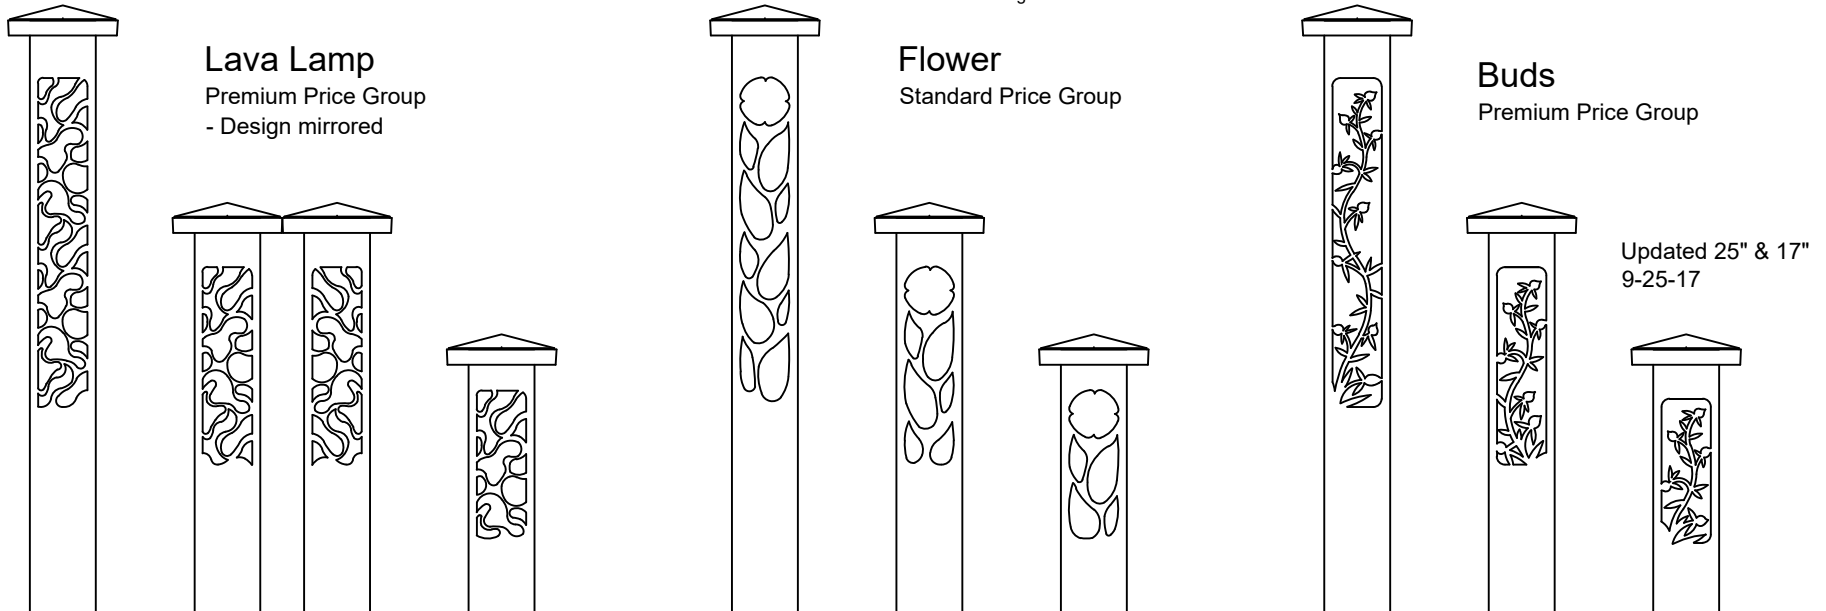

6" Cast Iron Cap

**Vine**

Standard Price Group  
- 4 unique sides

**Oak**

Premium Price Group  
- Design mirrored

**Aspen**

Premium Price Group  
- 2 unique sides

3'

2'

1'-4"

4"

**4x4 Series:**

- 4x4x1/8 inch structural steel tube
- Price Group by each design
- Std Price + 15% = Premium Price
- See Galleries page for design photos

**Attraction Lights**

Nature Designs (Copyrighted)  
Lyle Braund - Design & Sales  
Cell: 970-316-0019  
lyle@attractionlights.com  
www.AttractionLights.com

**Standard Sizes:**

- 4x4x37" Bollard
- 4x4x25" Grande Path
- 4x4x17" Path Light

**Lava Lamp**

Premium Price Group  
- Design mirrored

**Flower**

Standard Price Group

**Buds**

Premium Price Group