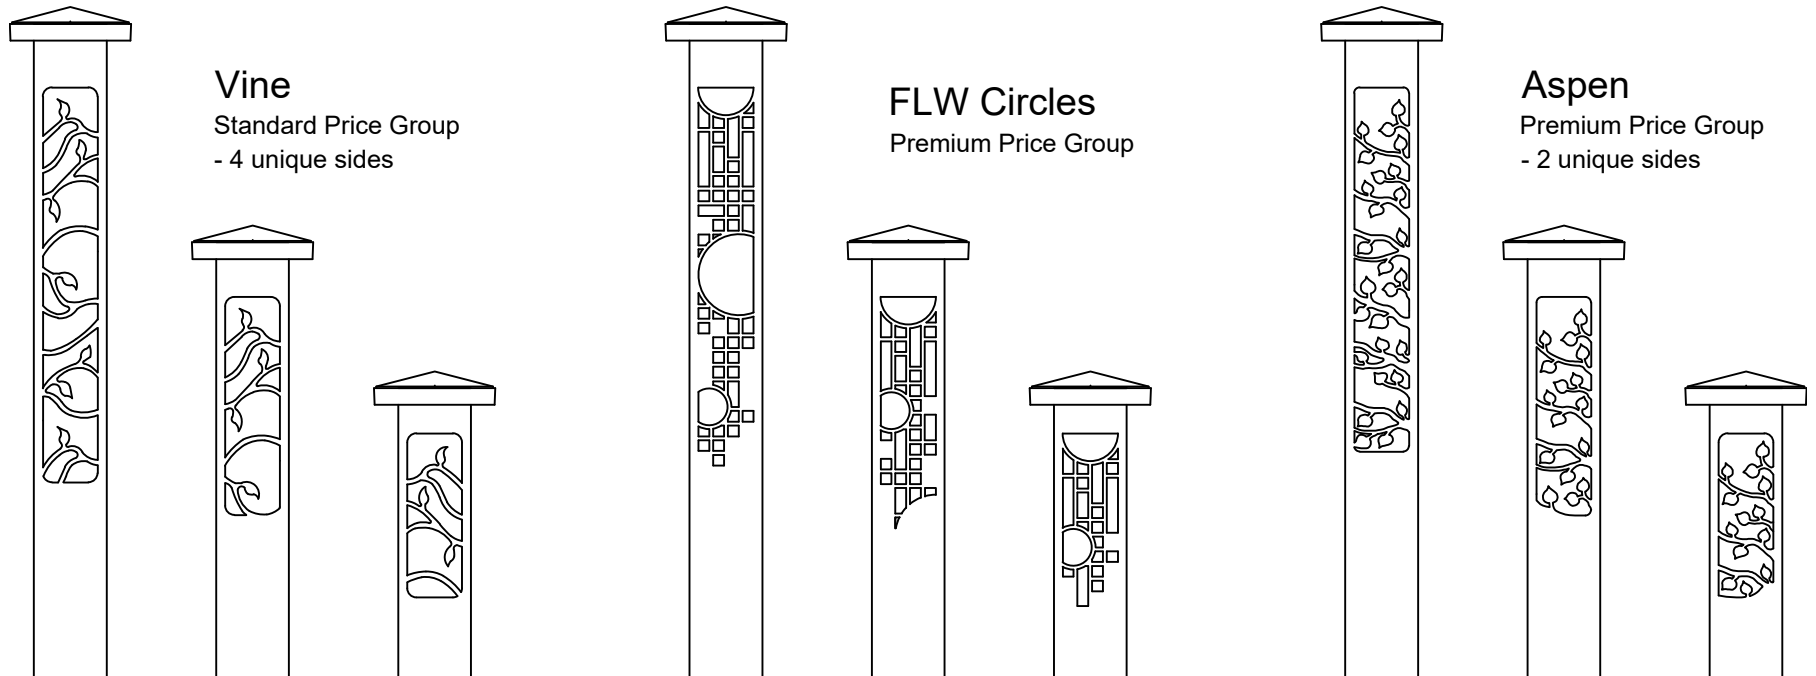

6" cast iron cap

**Lantern**  
Standard Price Group

**Swirls**  
Standard Price Group

**Circle Cross**  
Standard Price Group

3'

2'

1'-4"

4"

**4x4 Series:**

4x4x1/8 inch structural steel tube  
 Finish weathered steel standard with powder coat options  
 Stake mount or surface mount on concrete pier  
 Recommended LED lamps range from 2w bipin to 5w MR16

**Attraction Lights, LLC**

4x4 Series  
 970-316-0019  
 info@attractionlights.com  
 www.AttractionLights.com

**Standard Sizes:**

4x4x37" Bollard  
 4x4x25" Grande Path  
 4x4x17" Path Light

**Vine**  
Standard Price Group  
- 4 unique sides

**FLW Circles**  
Premium Price Group

**Aspen**  
Premium Price Group  
- 2 unique sides