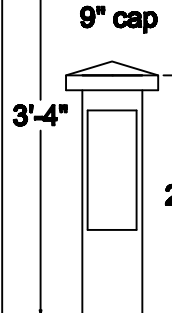

**6x6 Series:**

- 6x6x3/16" structural steel tube
- Price Group by each design
- Std Price + 15% = Premium Price
- See Galleries page for design photos

**Lava Lamp Design**  
**Premium Price Group**  
 - Design Mirrored

- 6x6x80" Obelisk
- 6x6x42" Bollard
- 6x6x26" Mini Bollard
- 6x6x19" Grande Beacon
- Options not shown:  
6x6x32" and 6x6x13"

**Sun + Stars - new design**  
**Premium Price Group**

6'-6"

6"

3'-4"

9" cap

2'

6" cap

1'-6"