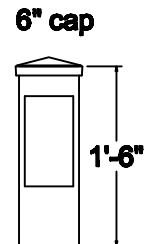

**6x6 Series:**

- 6x6x3/16" structural steel tube
- Price Group by each design
- Std Price + 15% = Premium Price
- See Galleries page for design photos

**Lava Lamp Design**  
**Premium Price Group**  
 - Design Mirrored

- 6x6x80" Obelisk
- 6x6x42" Bollard
- 6x6x26" Mini Bollard
- 6x6x19" Grande Beacon
- Options not shown:  
6x6x32" and 6x6x13"

**Sun + Stars - new design**  
**Premium Price Group**

6'-6"

6"

3'-4"

9" cap

2'

6" cap

1'-6"