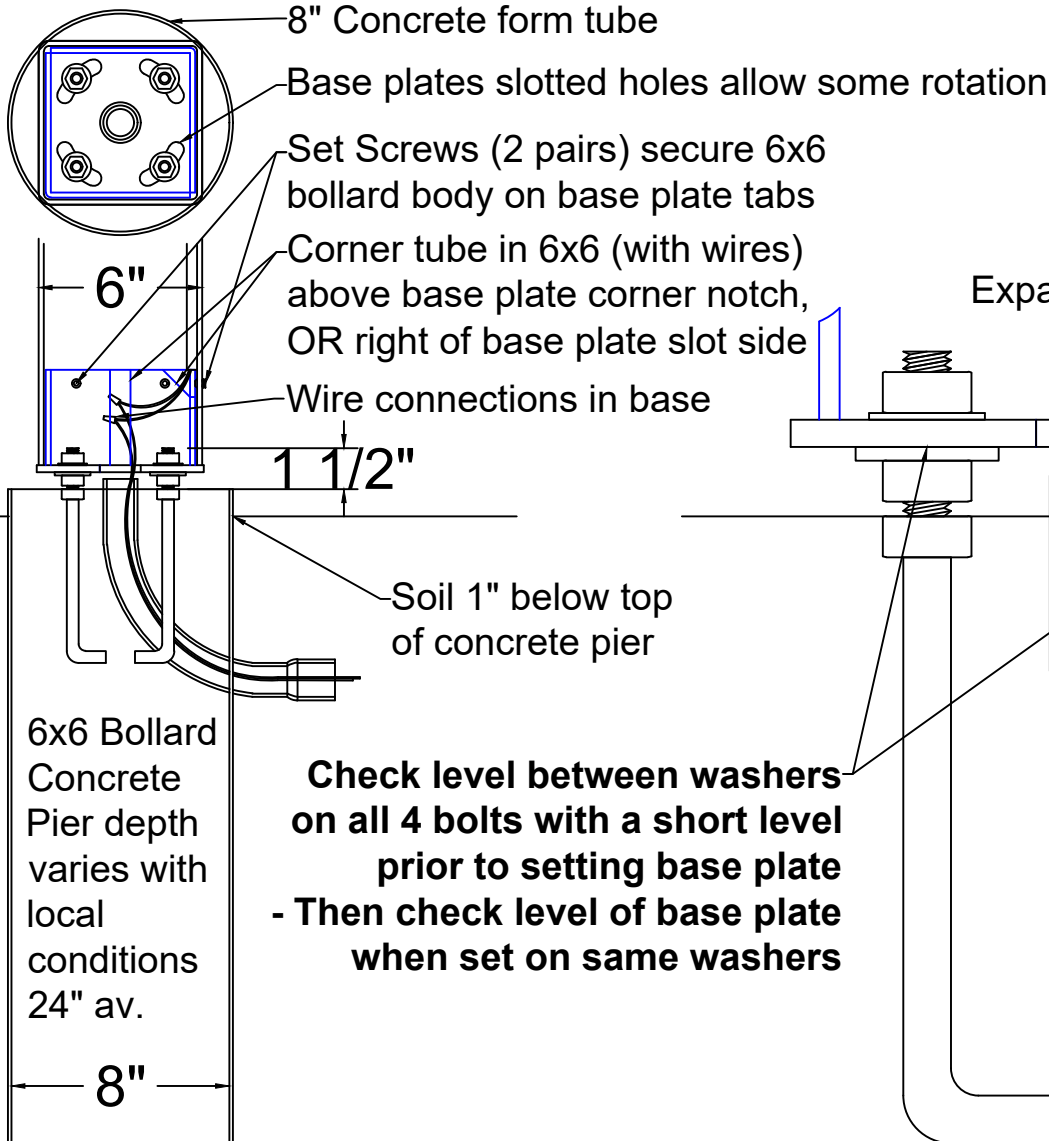

Looking down - 1.5" center base plate hole with 3/4-1" conduit

Attraction Lights, LLC 6x6 Bollard Base Plate Install

- 12 Volt Standard

www.AttractionLights.com

- View pdf details About page - Installation