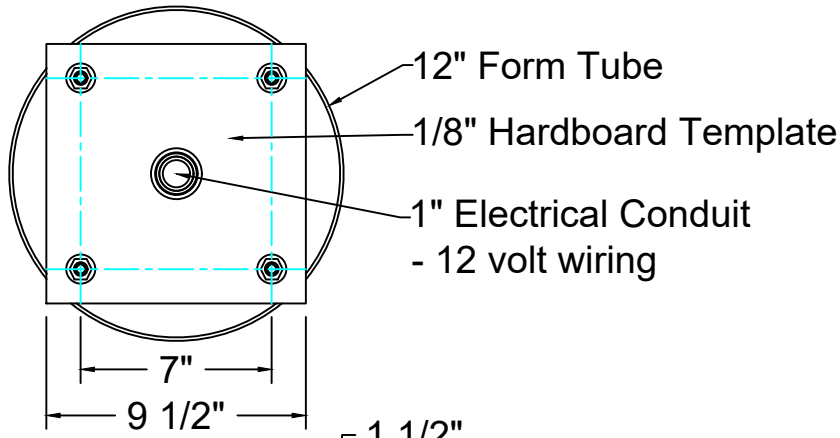

Looking down
- 1.5" center hole for conduit

**Attraction Lights, LLC - 6x6x80 "Obelisk"
Concrete 12" Pier Template Install**

- 12 Volt Standard

www.AttractionLights.com

- View pdf details About page - Installation