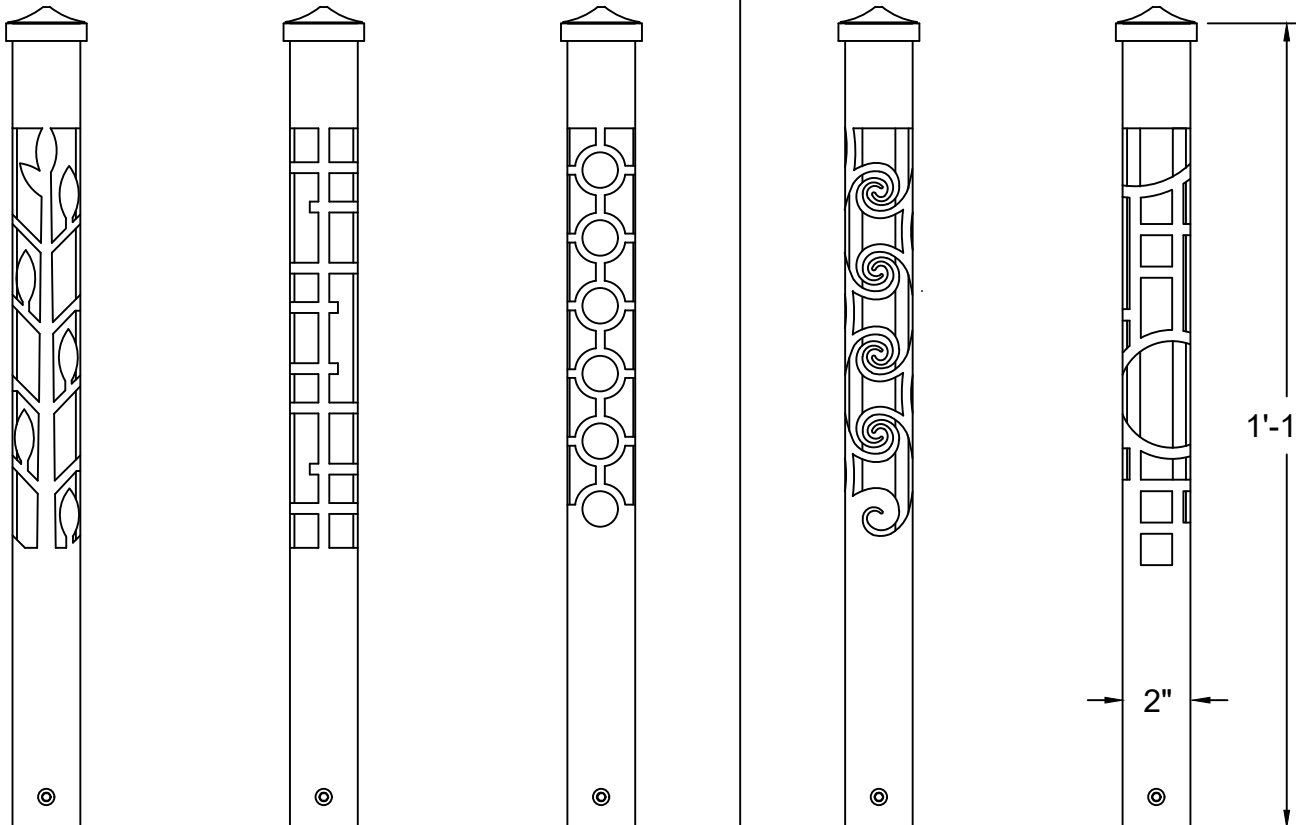

New Style 2x2s - 3 designs

Old Style 2x2s - 2 designs on clearance

Branches

Lantern

Swirls

Swirls

FLW  
Circles

**Attraction Lights, LLC**  
**2x2 Series - 2019 Designs**

www.AttractionLights.com  
Phone: 970-316-0019  
info@attractionlights.com

**Details: 5 designs**

**New Style: Design graphics all 4 sides**

Fixture Body: 16 gauge steel (1/16 inch)

- Special order option for Aluminum

Stake mount: 1.5" ABS pipe stake

**Old Style: Design graphics 3 sides**

Fixture Body: 12 gauge steel (1/8 inch)

Stake mount: 13" hammer stake

**All 2x2s:**

Cap: 2" cast iron

Finish: weathered steel standard

- Powder coat options: Bronze, Black, Silver

Socket: ceramic bipin

Recommended LED lamp

- Custom 2 watt bipin, 2700K, 137 lumens